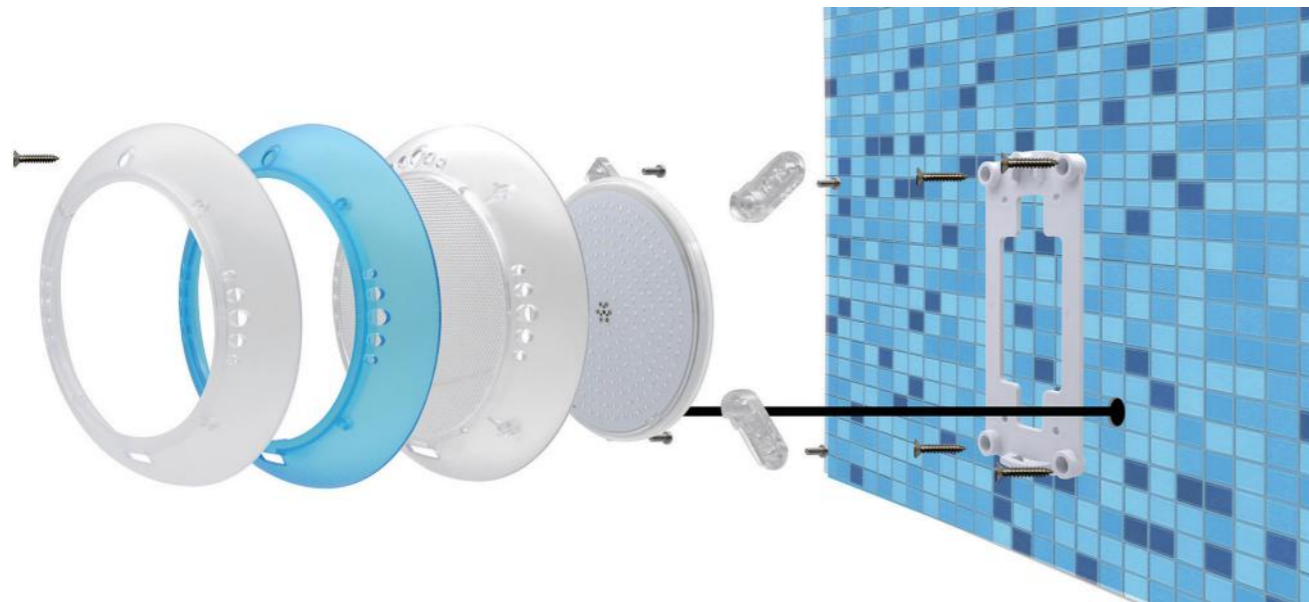

18W	25W	32W	40W
90pcs	120pcs	150pcs	180pcs

SMD5050 LED, 3 colors in one LED, Better color mixing

6W	10W	15W	18W
30pcs	60pcs	75pcs	90pcs

# INSTALLATION

1) Concrete Pool -- BRT001

W2001 / W2002

W2003

2) Fiberglass/Stainless steel Pool -- BRT002

3) Concrete + Liner Pool -- BRT004