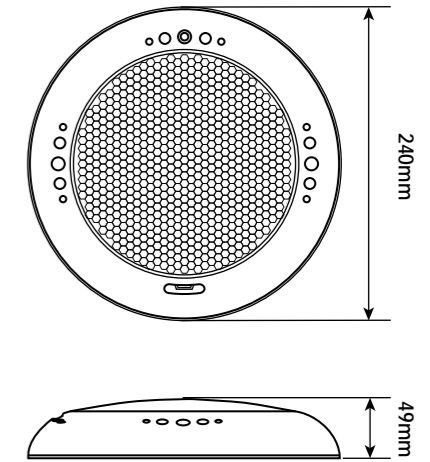

## LED Panel + Frames

INNOVATION

LED Panel + Frames

Code : W2001

Frosted Transparent PC with big lens

W2001-S252WHT

AC12V, 18W, Cool white 6400K  
252cs SMD2835 LED

Bracket BRT001, BRT002, BRT004

Suit for concrete / liner / fiberglass / stainless steel pool

W2001-S441RGB

AC12V, 32W, RGB  
441pcs SMD2835 LED  
ON/OFF Control