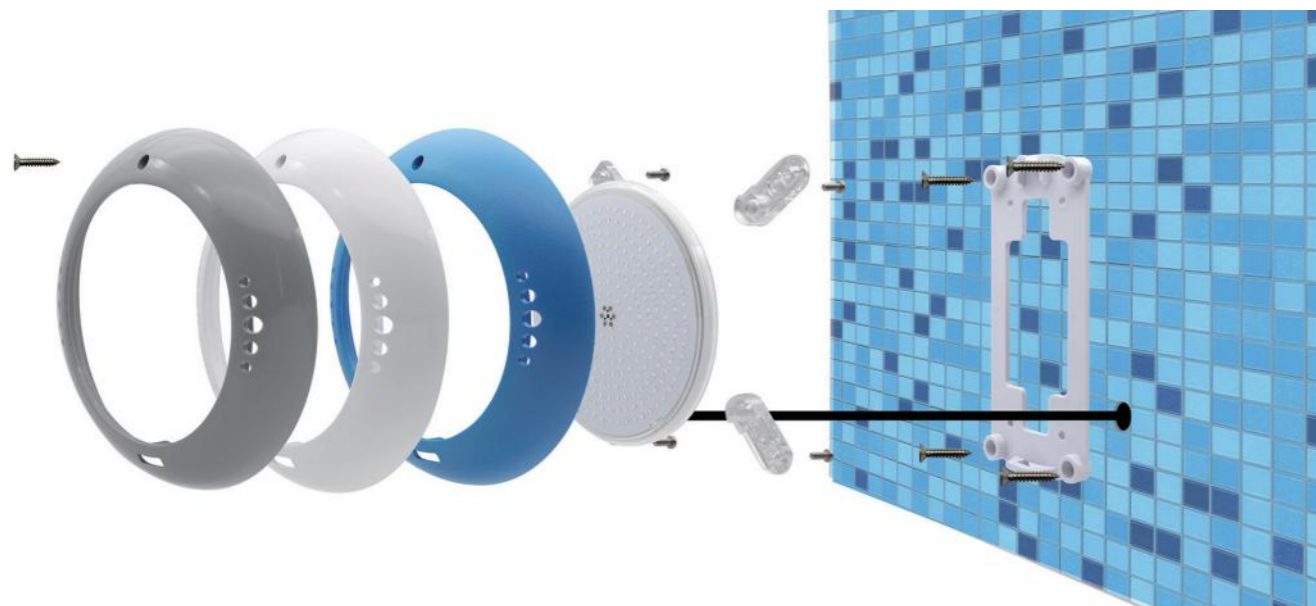

18W	25W	32W	40W
90pcs	120pcs	150pcs	180pcs

SMD5050 LED, 3 colors in one LED, Better color mixing

6W	10W	15W	18W
30pcs	60pcs	75pcs	90pcs

# INSTALLATION

1) Concrete Pool -- BRT001

W2001 / W2002

W2003

2) Fiberglass/Stainless steel Pool -- BRT002

3) Concrete + Liner Pool -- BRT004