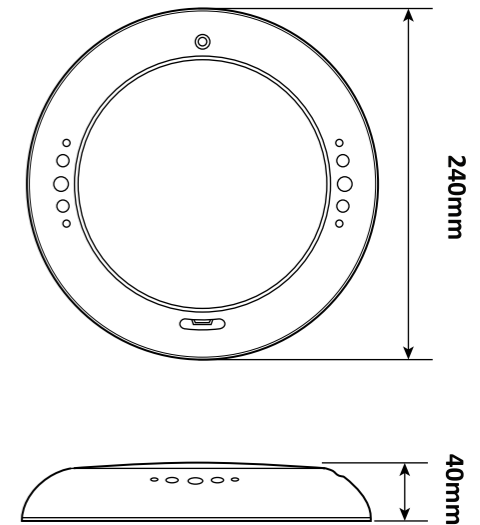

Bracket BRT001, BRT002, BRT004

Suit for concrete / liner / fiberglass / stainless steel pool

Specification

Code	Vol.	Power	Color	Lumens	LED Type	Control
W2003-S252WHT	AC12V	18W	6400K	1980lm	252pcs SMD2835	--
W2003-S351WHT	AC12V	25W	6400K	2750lm	351pcs SMD2835	--
W2003-S441WHT	AC12V	32W	6400K	3520lm	441pcs SMD2835	--
W2003-S513WHT	AC12V	40W	6400K	4400lm	513pcs SMD2835	--
W2003-S252WW	AC12V	18W	3000K	1800lm	252pcs SMD2835	--
W2003-S351WW	AC12V	25W	3000K	2500lm	351pcs SMD2835	--
W2003-S441WW	AC12V	32W	3000K	3200lm	441pcs SMD2835	--
W2003-S513WW	AC12V	40W	3000K	4000lm	513pcs SMD2835	--
W2003-S252RGB(R15)	AC12V	18W	RGB	990lm	252pcs SMD2835	ON/OFF & Remote
W2003-S351RGB(R15)	AC12V	25W	RGB	1370lm	351pcs SMD2835	ON/OFF & Remote
W2003-S441RGB(R15)	AC12V	32W	RGB	1760lm	441pcs SMD2835	ON/OFF & Remote
W2003-S513RGB(R15)	AC12V	40W	RGB	2200lm	513pcs SMD2835	ON/OFF & Remote