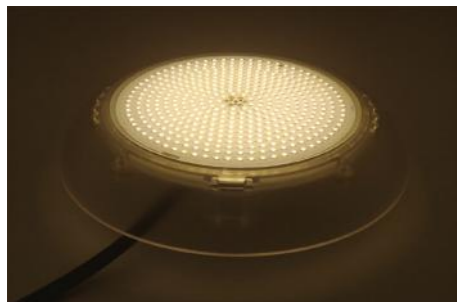

Code : W2002

Frosted Transparent PC, Hollow

W2002-S441WW

AC12V, 32W, 3000K
441pcs SMD2835 LED